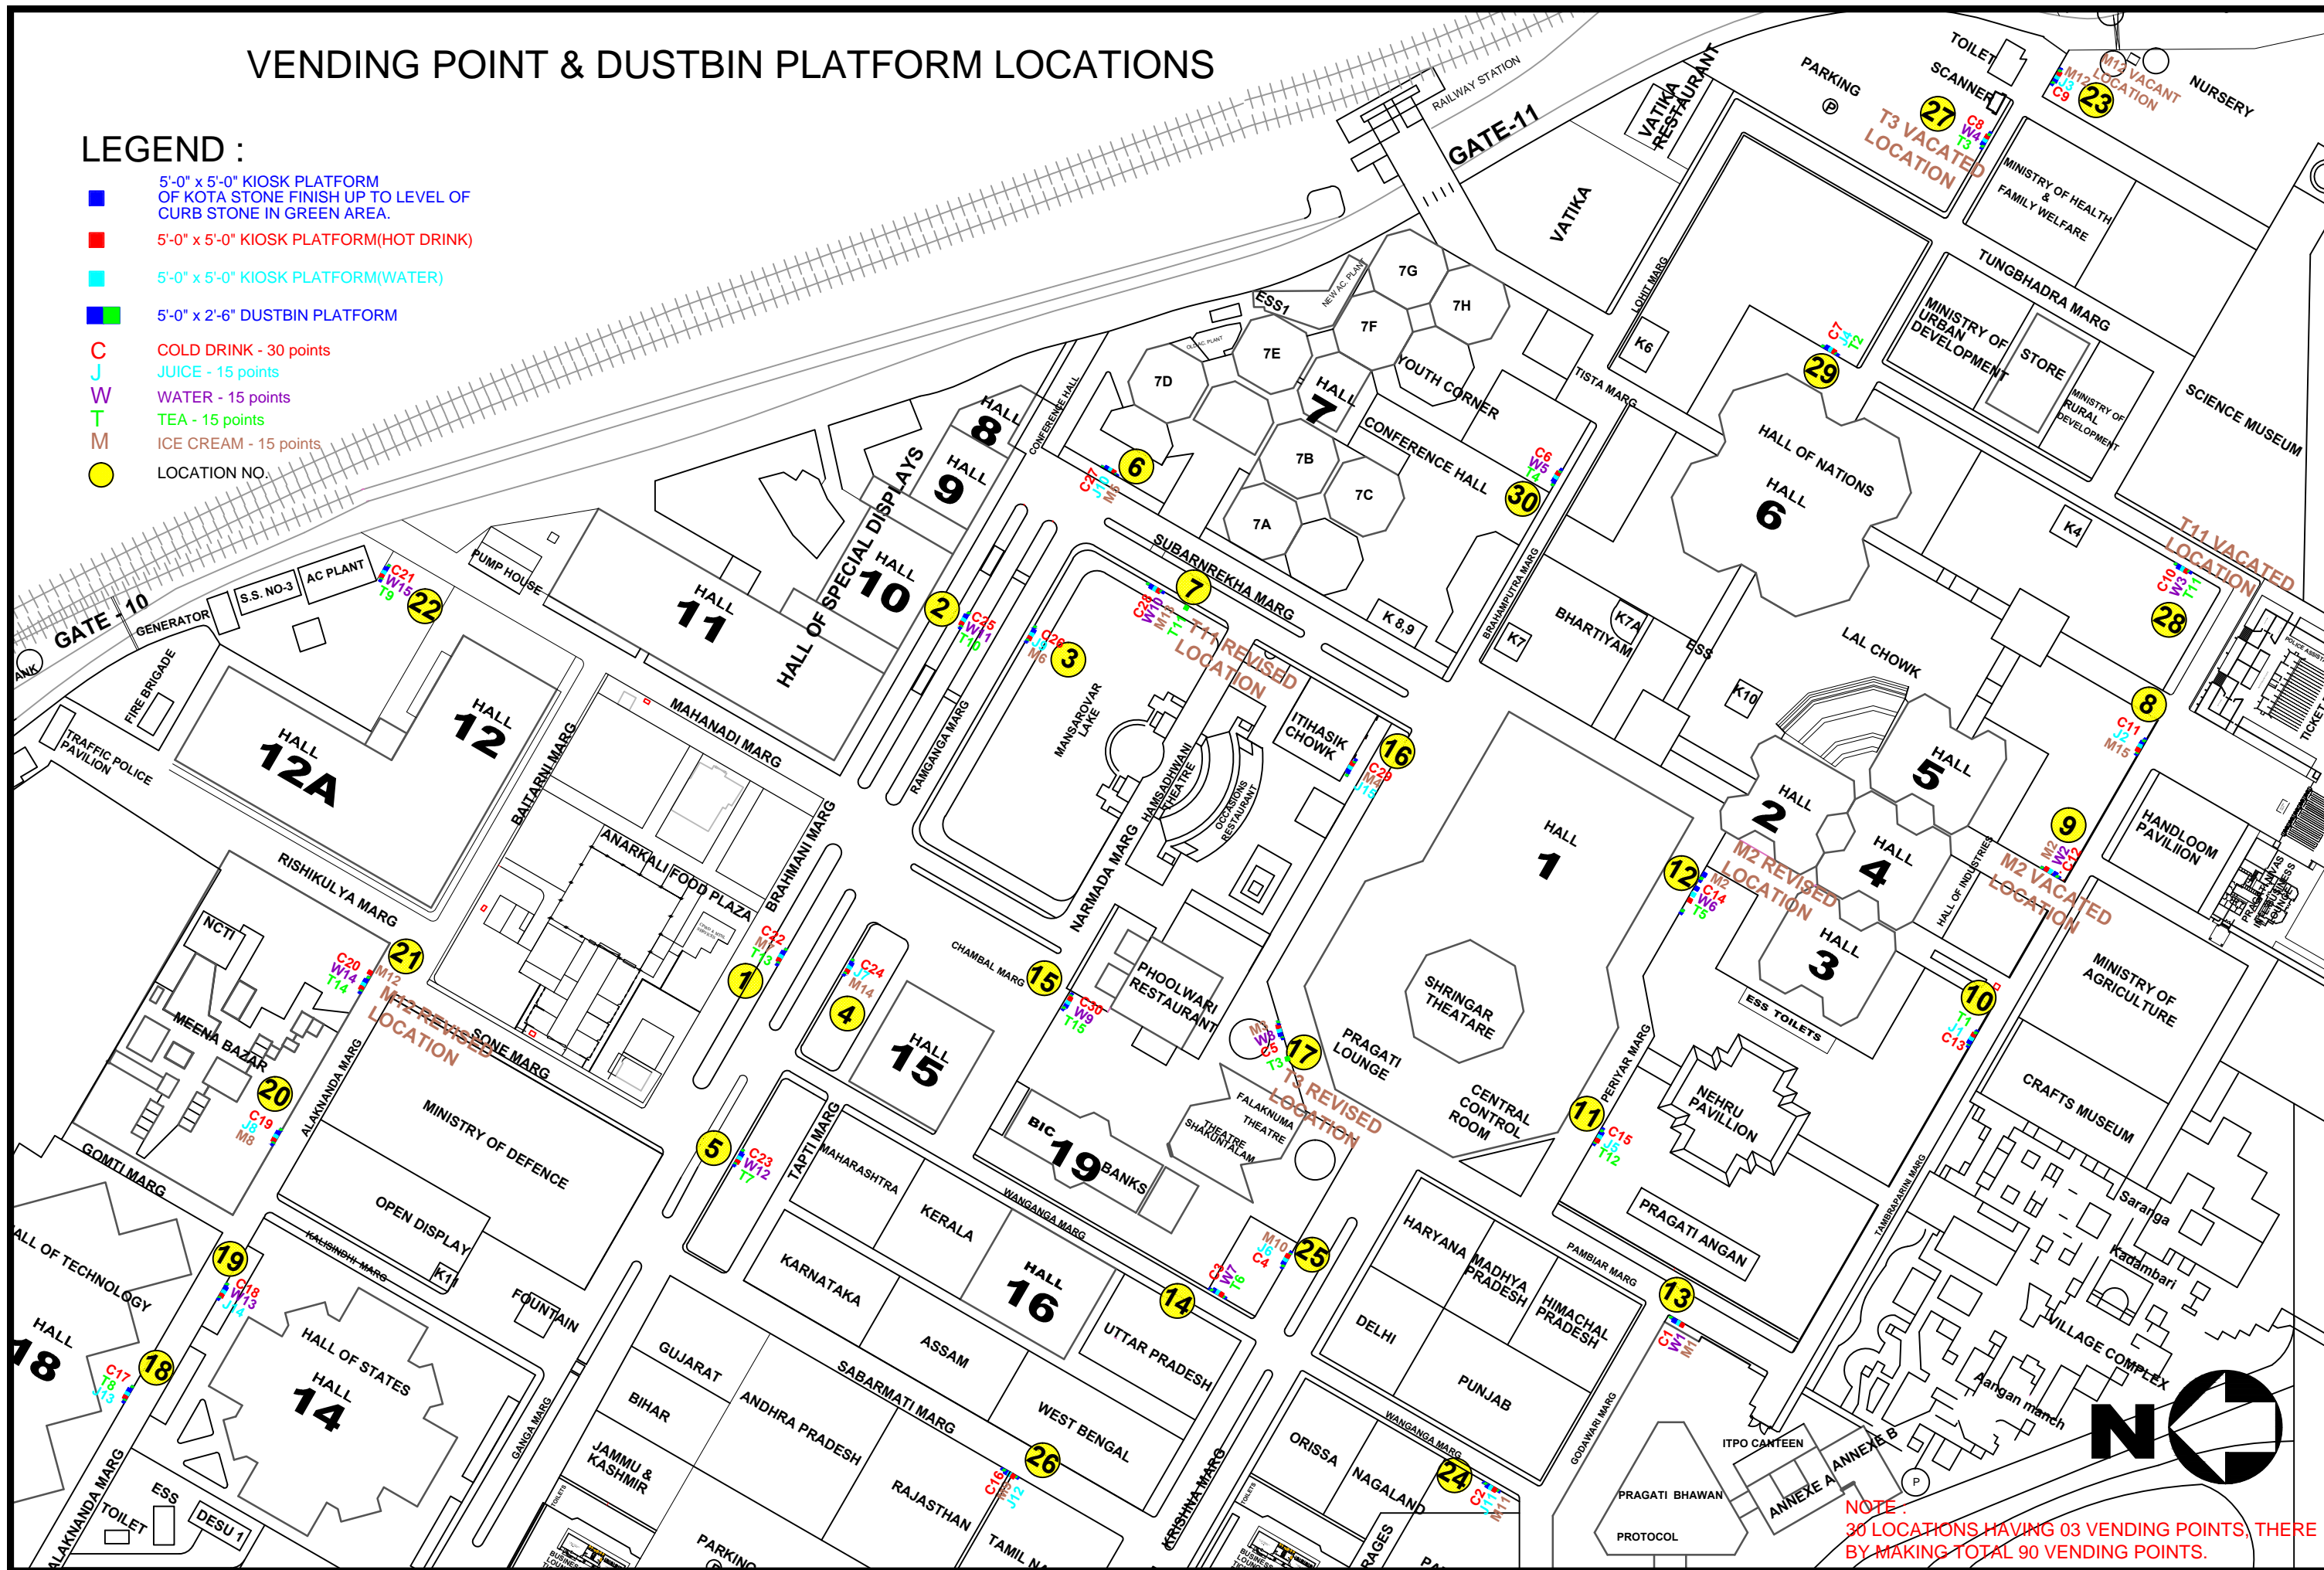

VENDING POINT & DUSTBIN PLATFORM LOCATIONS

LEGEND :

- 5'-0" x 5'-0" KIOSK PLATFORM OF KOTA STONE FINISH UP TO LEVEL OF CURB STONE IN GREEN AREA.
- 5'-0" x 5'-0" KIOSK PLATFORM(HOT DRINK)
- 5'-0" x 5'-0" KIOSK PLATFORM(WATER)
- 5'-0" x 2'-6" DUSTBIN PLATFORM
- C COLD DRINK - 30 points
- J JUICE - 15 points
- W WATER - 15 points
- T TEA - 15 points
- M ICE CREAM - 15 points
- LOCATION NO.

NOTE :
30 LOCATIONS HAVING 03 VENDING POINTS, THERE BY MAKING TOTAL 90 VENDING POINTS.